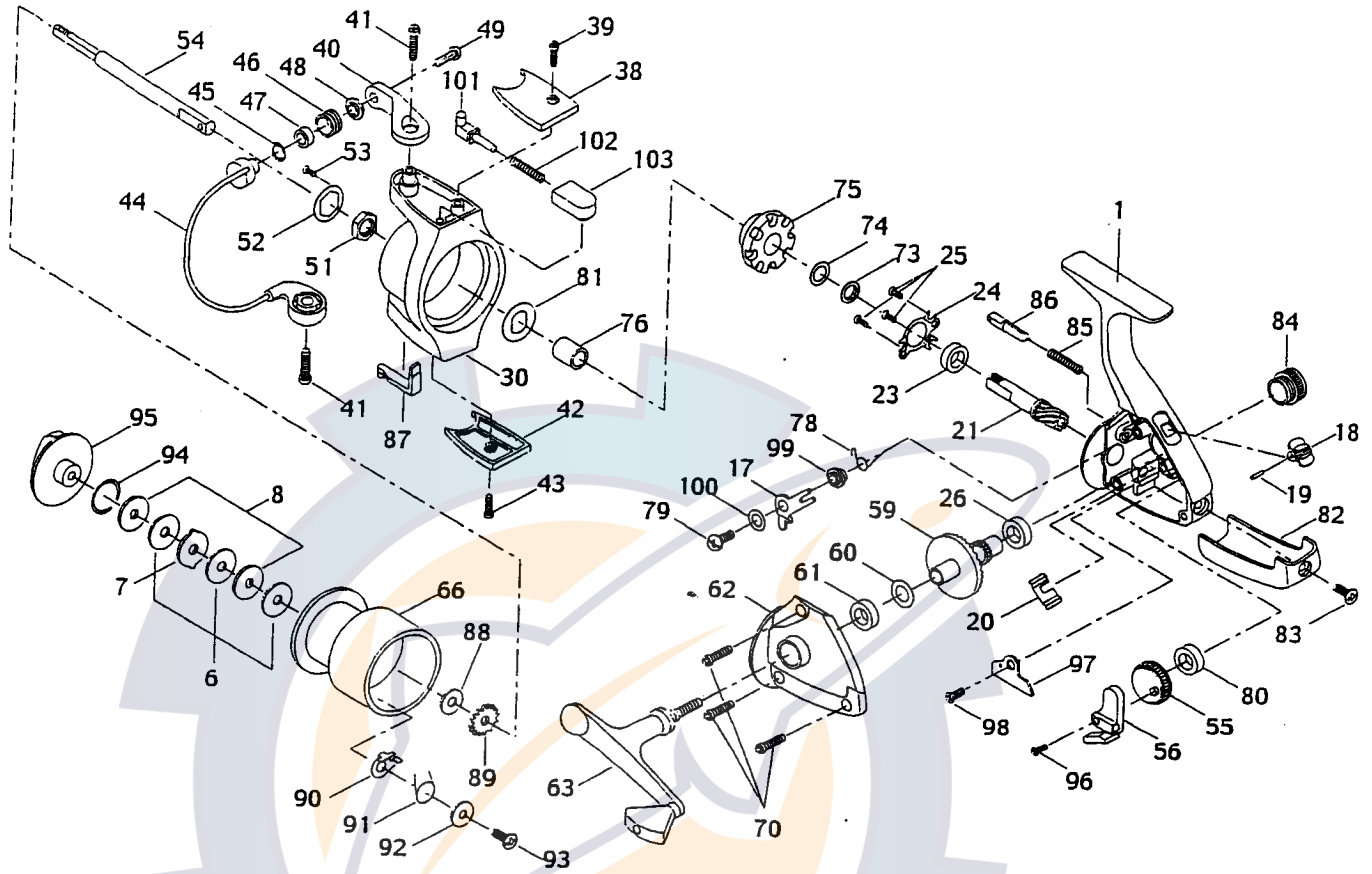

TC1F
TC2F
TC3F
TC4F

Abu Garcia

No	Part Name	1	2	3	4
1	Frame	1079825	1079826	1079827	1079828
6	Drag Washer	1079829	1079830		1079831
7	Eared Drag Washer	1079832	1079833		1079834
8	Keyed Drag Washer	1079835	1079836		1079837
17	Lever		1079838		1079839
18	Push Button			1079840	
19	Push Button Pin			1079841	
20	Push Button Spring			1079842	
21	Pinion		1079843		1079844
23	Ball Bearing			1079845	
24	Ball Bearing Retainer			1079846	
25	Retainer Screw			1079847	
26	Drive Gear Bearing			1079848	
30	Pick up Housing	1079849	1079850	1079851	1079852
38	Bail Bracket Cover	1079853	1079854	1079855	1079856
39	Cover Screw			1079857	
40	Bail Bracket	1079858	1079859	1079860	1079861
41	Bracket Screw			1079862	
42	Trip Bracket Cover	1079863	1079864	1079865	1079866
43	Cover Screw			Same as 39	
44	Bail Assy	1079867	1079868	1079869	1079870
45	Line Roller Washer	NA		1079872	
46	Line Roller	1079873		1079874	
47	Line Roller Bearing	NA		1079876	
48	Line Roller Washer	1079877		1079878	
49	Line Roller Screw	1079879		1079880	
51	Pickup Housing Nut			1079881	
52	Lock Washer	NA		1079883	
53	Lock Screw	NA		1079885	
54	Main Shaft	1079886	1079887	1079888	1079889
55	L.W Gear	1079890	1079891	1079892	1079893
56	L.W. Bracket	1079894		1079895	
59	Drive Gear	1079896		1079897	
60	Drive Gear Washer			1079898	
61	Drive Gear Bearing			1079899	